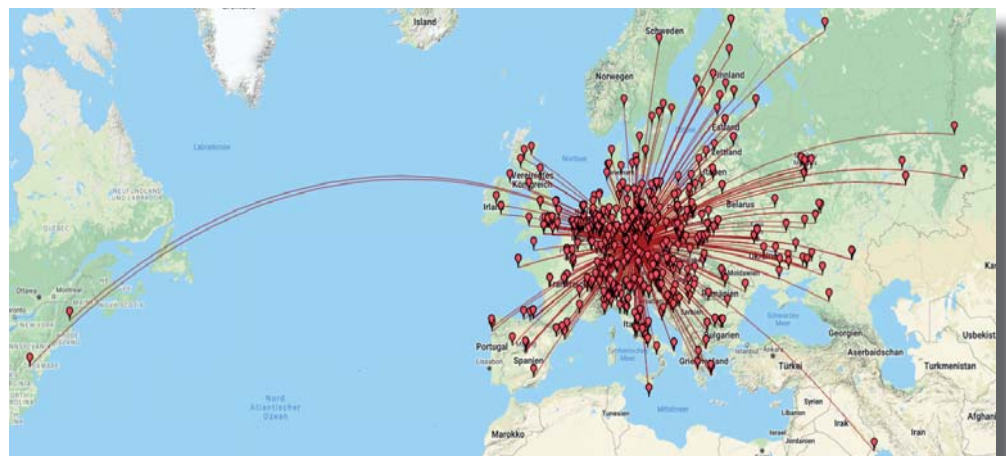

Team DAØCW/p

www.u23.de

www.qrz.com/db/da0cw

Activities from nature-parks, nature-reserves, nature-monuments and castles with green power under the call:

DAØCW / DAØWCA / OK8WFF / DP44WCA / DQ11WCA / DR1ØWCA / DP7COTA