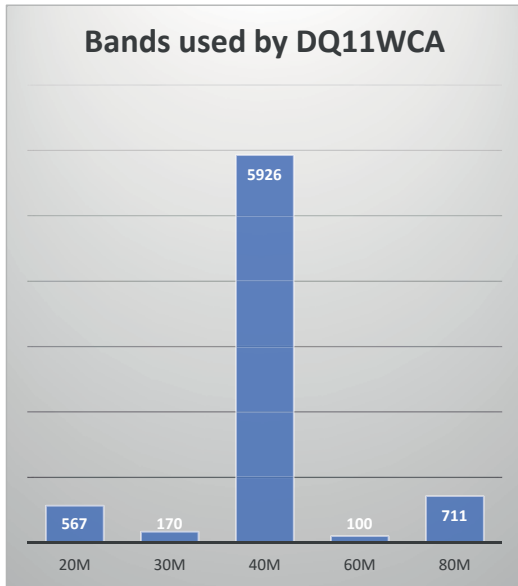

Also conditions were often extreme bad and no chance to get the areas in shorter distance. Operators in this period were in 49 main-activities Karl DL1JKK, Konrad DH6RAE, Gerhard DL5NDH and Manfred DF6EX. Exactly 100 countries were worked with the highest scores going again to Germany, Italy and Poland on the first three places.

Top-10-countries worked

From the band-side it was much more directed on 40 meters. High bands often

Also conditions were often extreme bad and no chance to get the areas in shorter distance. Operators in this period were in 49 main-activities Karl DL1JKK, Konrad DH6RAE, Gerhard DL5NDH and Manfred DF6EX.

Exactly 100 countries were worked with the highest scores going again to Germany, Italy and Poland on the first three places.

From the band-side it was much more directed on 40 meters. High bands often

DQ11WCA - one year activity

7568 QSO from
44 different castles
9 different WWFF-areas

were more or less useless. On the other hand we could improve our CW-QSO-numbers as the propagation often helped in CW-mode to continue while SSB-signals were lower.