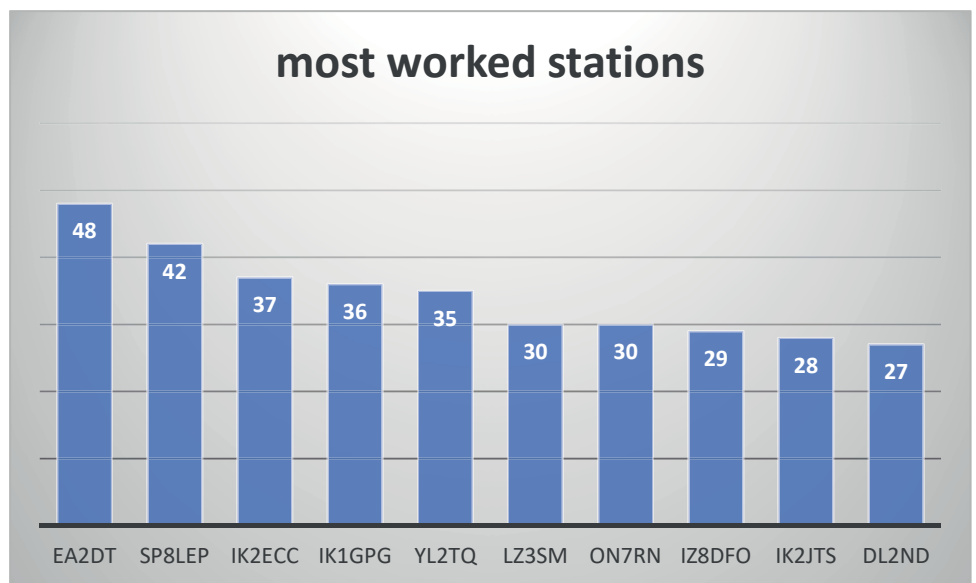

Many thanks to all stations who worked us (one or several times), heard us and special thanks to those who spotted us in the cluster-network, that was much helpful.

It was a pleasure to meet you and hopefully could give you, beside a short contact also some interesting points for DLD, WWFF or COTA-awards.

This nice time is over and gave us some distance and time to think about other things like usual in the news and get in touch with our friends.

What will be next ...

At 18.04. we will start with DP44WCA (special-DOK: 44WCA)

So we hope to meet you very soon again from various WCA and WWFF-locations.

Stay healthy and take care on you.

All QSO are in Clublog, DCL and LOTW coming soon.

Printed QSL is 100% or is already on the way to you.

73, 44, 11

Manfred DF6EX Team DA0CW
Ortsverband Stiftland - virtueller OV
für WWFF u. COTA-Freunde
<https://www.u23.de>
<https://dlff.winqsl.com>

Team DA0CW:
<https://www.qrz.com/db/da0cw>