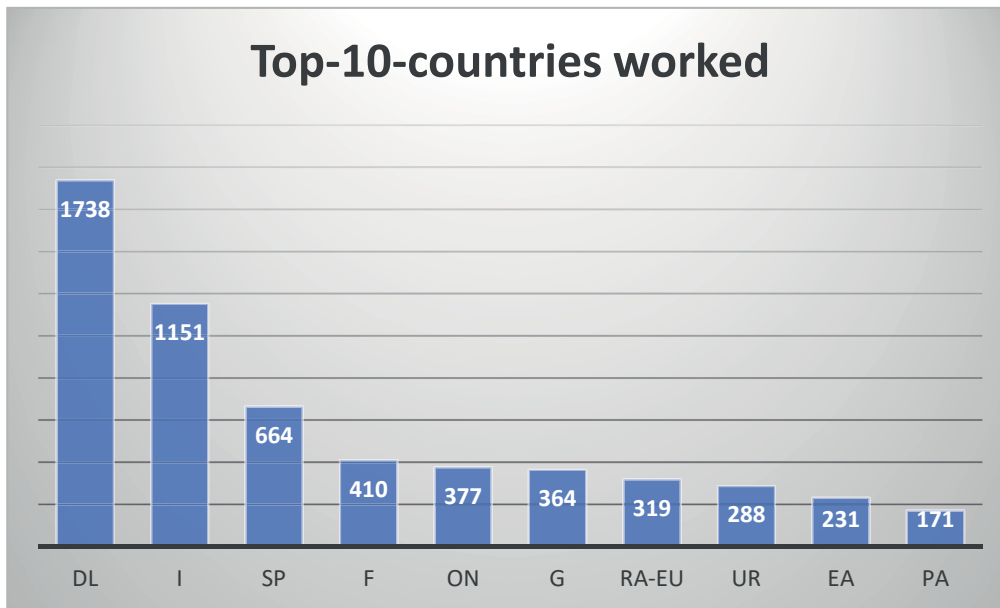

Top-10-countries worked

From the band-side it was much more directed on 40 meters. High bands often

Also conditions were often extreme bad and no chance to get the areas in shorter distance. Operators in this period were in 49 main-activities Karl DL1JKK, Konrad DH6RAE, Gerhard DL5NDH and Manfred DF6EX.

Exactly 100 countries were worked with the highest scores going again to Germany, Italy and Poland on the first three places.

From the band-side it was much more directed on 40 meters. High bands often

Team DAØCW/p

www.u23.de

www.qrz.com/db/da0cw

Activities from nature-parks, nature-reserves, nature-monuments and castles with green power under the calls:

DAØCW / DAØWCA / OK8WFF / DP44WCA / DQ11WCA / DR1ØWCA / DP7COTA