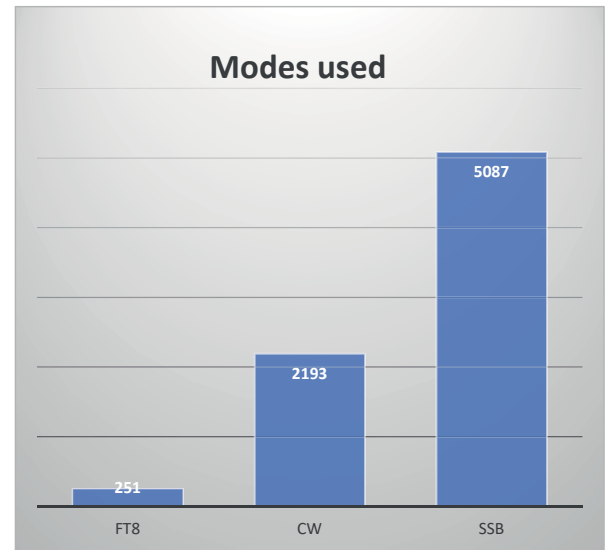

were more or less useless. On the other hand we could improve our CW-QSO-numbers as the propagation often helped in CW-mode to continue while SSB-signals were lower.

The stations with the most contacts with DQ11WCA (callers from our own team not included) were this year EA2DT, followed by SP8LEP and IK2ECC.